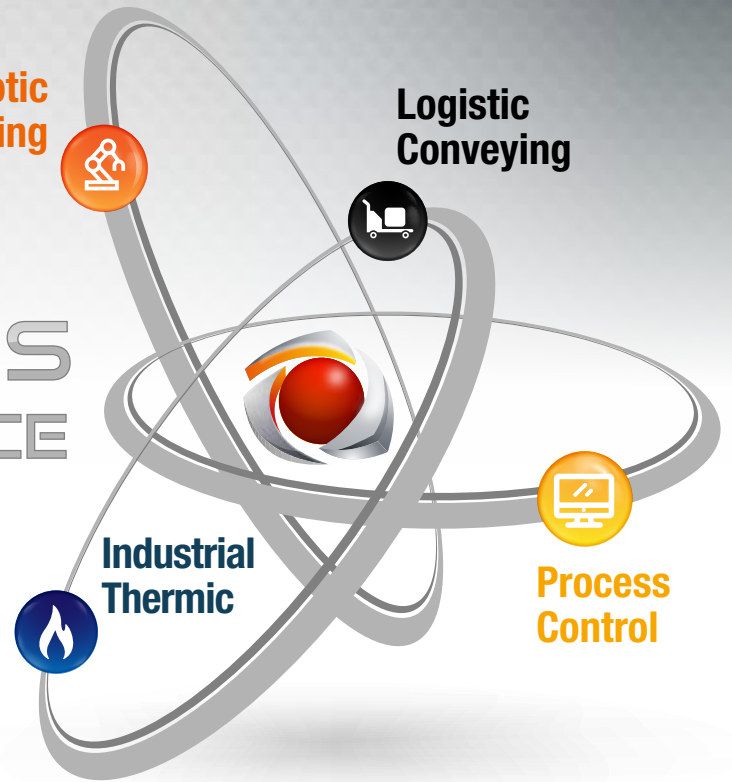

OUR SOLUTIONS YOUR PERFORMANCE

CLEIA is a French engineering company based in Burgundy, which has built its reputation in the **Heavy clay** sector with **Automation** as a core business.

Robotic Handling

Logistic Conveying

Industrial Thermic

Process Control

CONTACT

Customer Service

+33 (0) 3 80 26 71 50
sales@cleia.fr

CLEIA
Engineering Innovation Automation

2, avenue Spuller - 21340 NOLAY - FRANCE - +33 (0) 3 80 26 71 00 - info@cleia.fr - www.cleia.fr